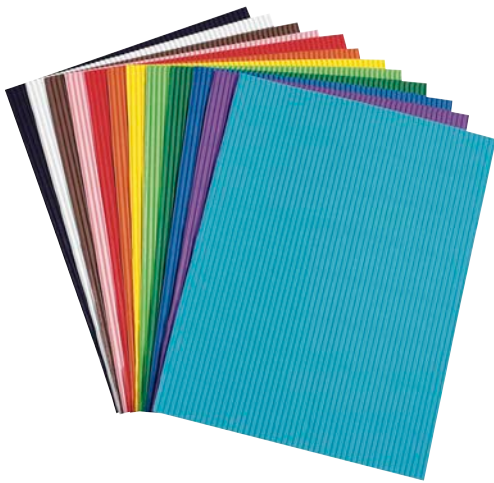

Corobuff® Sheets 12 x 16 Inches,
Assorted Colors, 12 Sheets
Item #006321