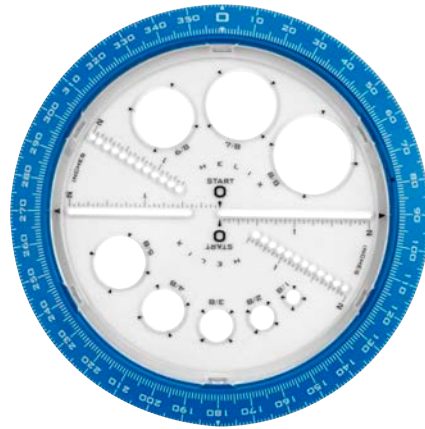

Crayola® Tripod Grip Markers, Set of 8
Item #2002598

Faber-Castell® Gel Crayons, Set of 12
Item #1511950

Crayola® Washable Palm Grasp Crayons, Set of 6
Item #2002569

Crayola® Bold & Bright Construction Paper Crayons, Set of 24
Item #2102441