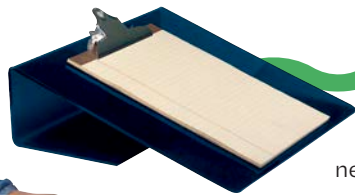

Ready2Learn™ Easy-Grip
Paint Brushes
Item #1577775

Royal & Langnickel® Big Kid's
Choice™ Brushes, Round Type,
Short Handle, Set of 6
Item #401163

Creativity Street® Foam Paint
Brush Set, Pack of 40
Item #085642

Creativity Street® No-Mess
ShapeFoam Paint Rollers, Pack of 4
Item #085648

Creativity Street® Beginner Brushes
Knob Handle, Pack of 4
Item #1577676

Drawing & Accessories

Teaching Strategy: A slant board can meet a variety of needs. It can bring the work surface closer to the student's sight line and within easier reach. Paint drips can be more controlled. Fatigue is also reduced and proper wrist position encouraged, helping to build fine motor skills.