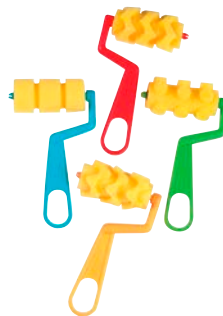

Ready2Learn™ Textured Art Tools, Set of 4
Item #2103455

Ready2Learn™ Palm Dough
Rollers, Set of 3
Item #1433369

School Smart® Chubby
Plastic Brushes, Set of 10
Item #085683

Royal & Langnickel® Big Kid's
Choice™ Dippers Nylon
Brush, Set of 3
Item #1440167

Ready2Learn™ Easy-Grip
Paint Brushes
Item #1577775

Royal & Langnickel® Big Kid's
Choice™ Brushes, Round Type,
Short Handle, Set of 6
Item #401163

Creativity Street® Foam Paint
Brush Set, Pack of 40
Item #085642

Creativity Street® No-Mess
ShapeFoam Paint Rollers, Pack of 4
Item #085648

Creativity Street® Beginner Brushes
Knob Handle, Pack of 4
Item #1577676

Drawing & Accessories

Teaching Strategy: A slant board can meet a variety of needs. It can bring the work surface closer to the student's sight line and within easier reach. Paint drips can be more controlled. Fatigue is also reduced and proper wrist position encouraged, helping to build fine motor skills.