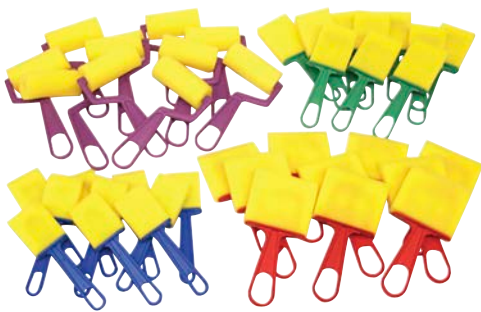

Royal & Langnickel® Aqua-Flo™
Watercolor Brushes, Set of 3
Item #402428

Ready2Learn™ Textured Stampers, Set of 6
Item #408851

Creativity Street® No-Spill
Round Paint Cups, Pack of 10
Item #430001

Ready2Learn™ Paint & Clay
Explorers, Set of 4
Item #410957

Ready2Learn™ Textured Art Tools, Set of 4
Item #2103455

Ready2Learn™ Palm Dough
Rollers, Set of 3
Item #1433369

School Smart® Chubby
Plastic Brushes, Set of 10
Item #085683

Royal & Langnickel® Big Kid's
Choice™ Dippers Nylon
Brush, Set of 3
Item #1440167

Ready2Learn™ Easy-Grip
Paint Brushes
Item #1577775

Royal & Langnickel® Big Kid's
Choice™ Brushes, Round Type,
Short Handle, Set of 6
Item #401163

Creativity Street® Foam Paint
Brush Set, Pack of 40
Item #085642

Creativity Street® No-Mess
ShapeFoam Paint Rollers, Pack of 4
Item #085648

Creativity Street® Beginner Brushes
Knob Handle, Pack of 4
Item #1577676

Drawing & Accessories

Teaching Strategy: A slant board can meet a variety of needs. It can bring the work surface closer to the student's sight line and within easier reach. Paint drips can be more controlled. Fatigue is also reduced and proper wrist position encouraged, helping to build fine motor skills.