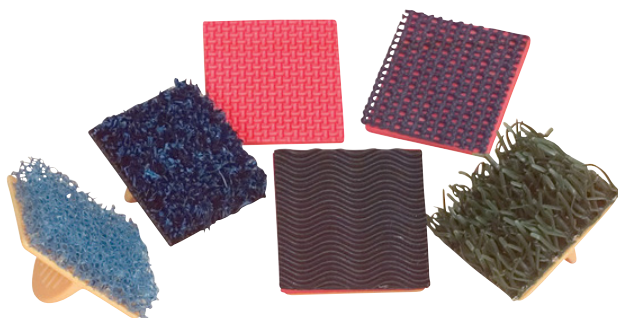

Do-A-Dot Art™ Dabbers Assorted Colors, Set of 25
Item #1540318

Brushes & Accessories

Teaching Strategy: Students who struggle physically to control paint, or whose perfectionism leads to frustration, can enjoy art products whose “lines” can then be turned into more painterly effects. Students “draw” their images, then use Aqua-Flo® brushes to soften and make it look more like paint.

Royal & Langnickel® Aqua-Flo™
Watercolor Brushes, Set of 3
Item #402428

Ready2Learn™ Textured Stampers, Set of 6
Item #408851

Creativity Street® No-Spill
Round Paint Cups, Pack of 10
Item #430001

Ready2Learn™ Paint & Clay
Explorers, Set of 4
Item #410957